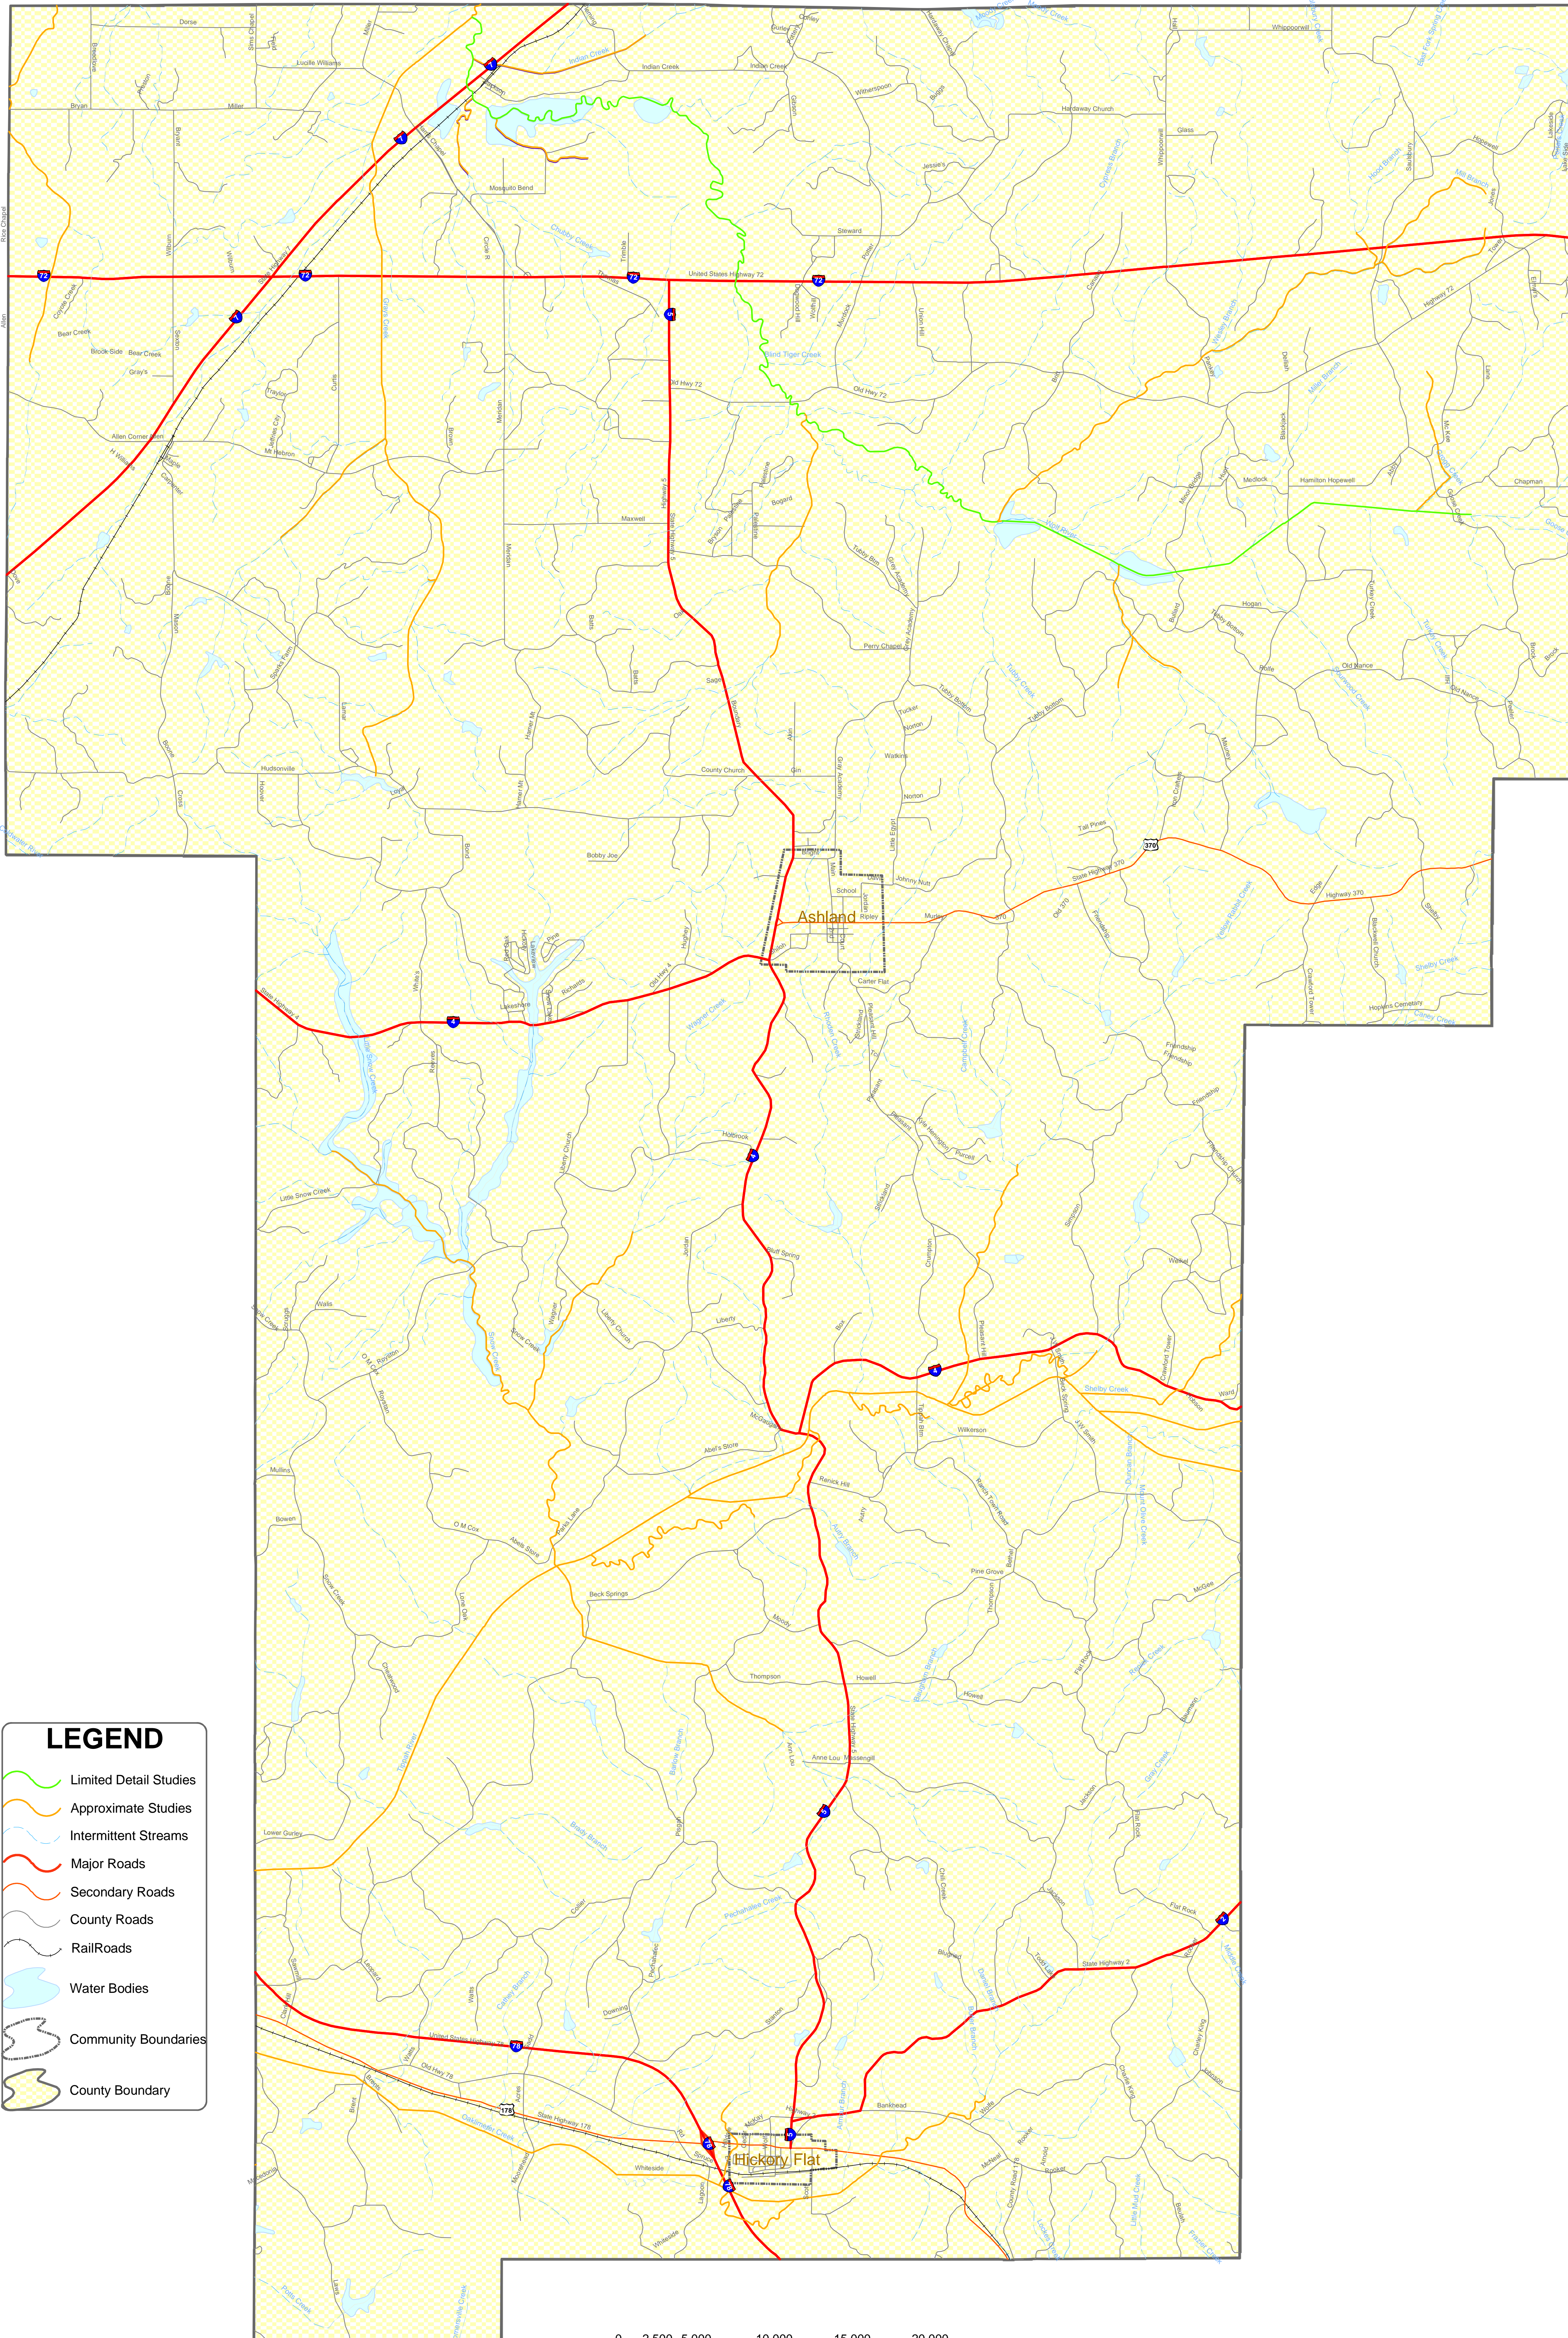

Vicinity Map

State of Mississippi

LEGEND

- Limited Detail Studies
- Approximate Studies
- Intermittent Streams
- Major Roads
- Secondary Roads
- County Roads
- Railroads
- Water Bodies
- Community Boundaries
- County Boundary

NATIONAL FLOOD INSURANCE PROGRAM

COUNTYWIDE
FLOOD INSURANCE STUDY
**BENTON COUNTY,
MISSISSIPPI
AND INCORPORATED AREAS**

POST SCOPING

SUBMISSION BY:
MGI, LLC

DATE:
SEPTEMBER 24, 2004