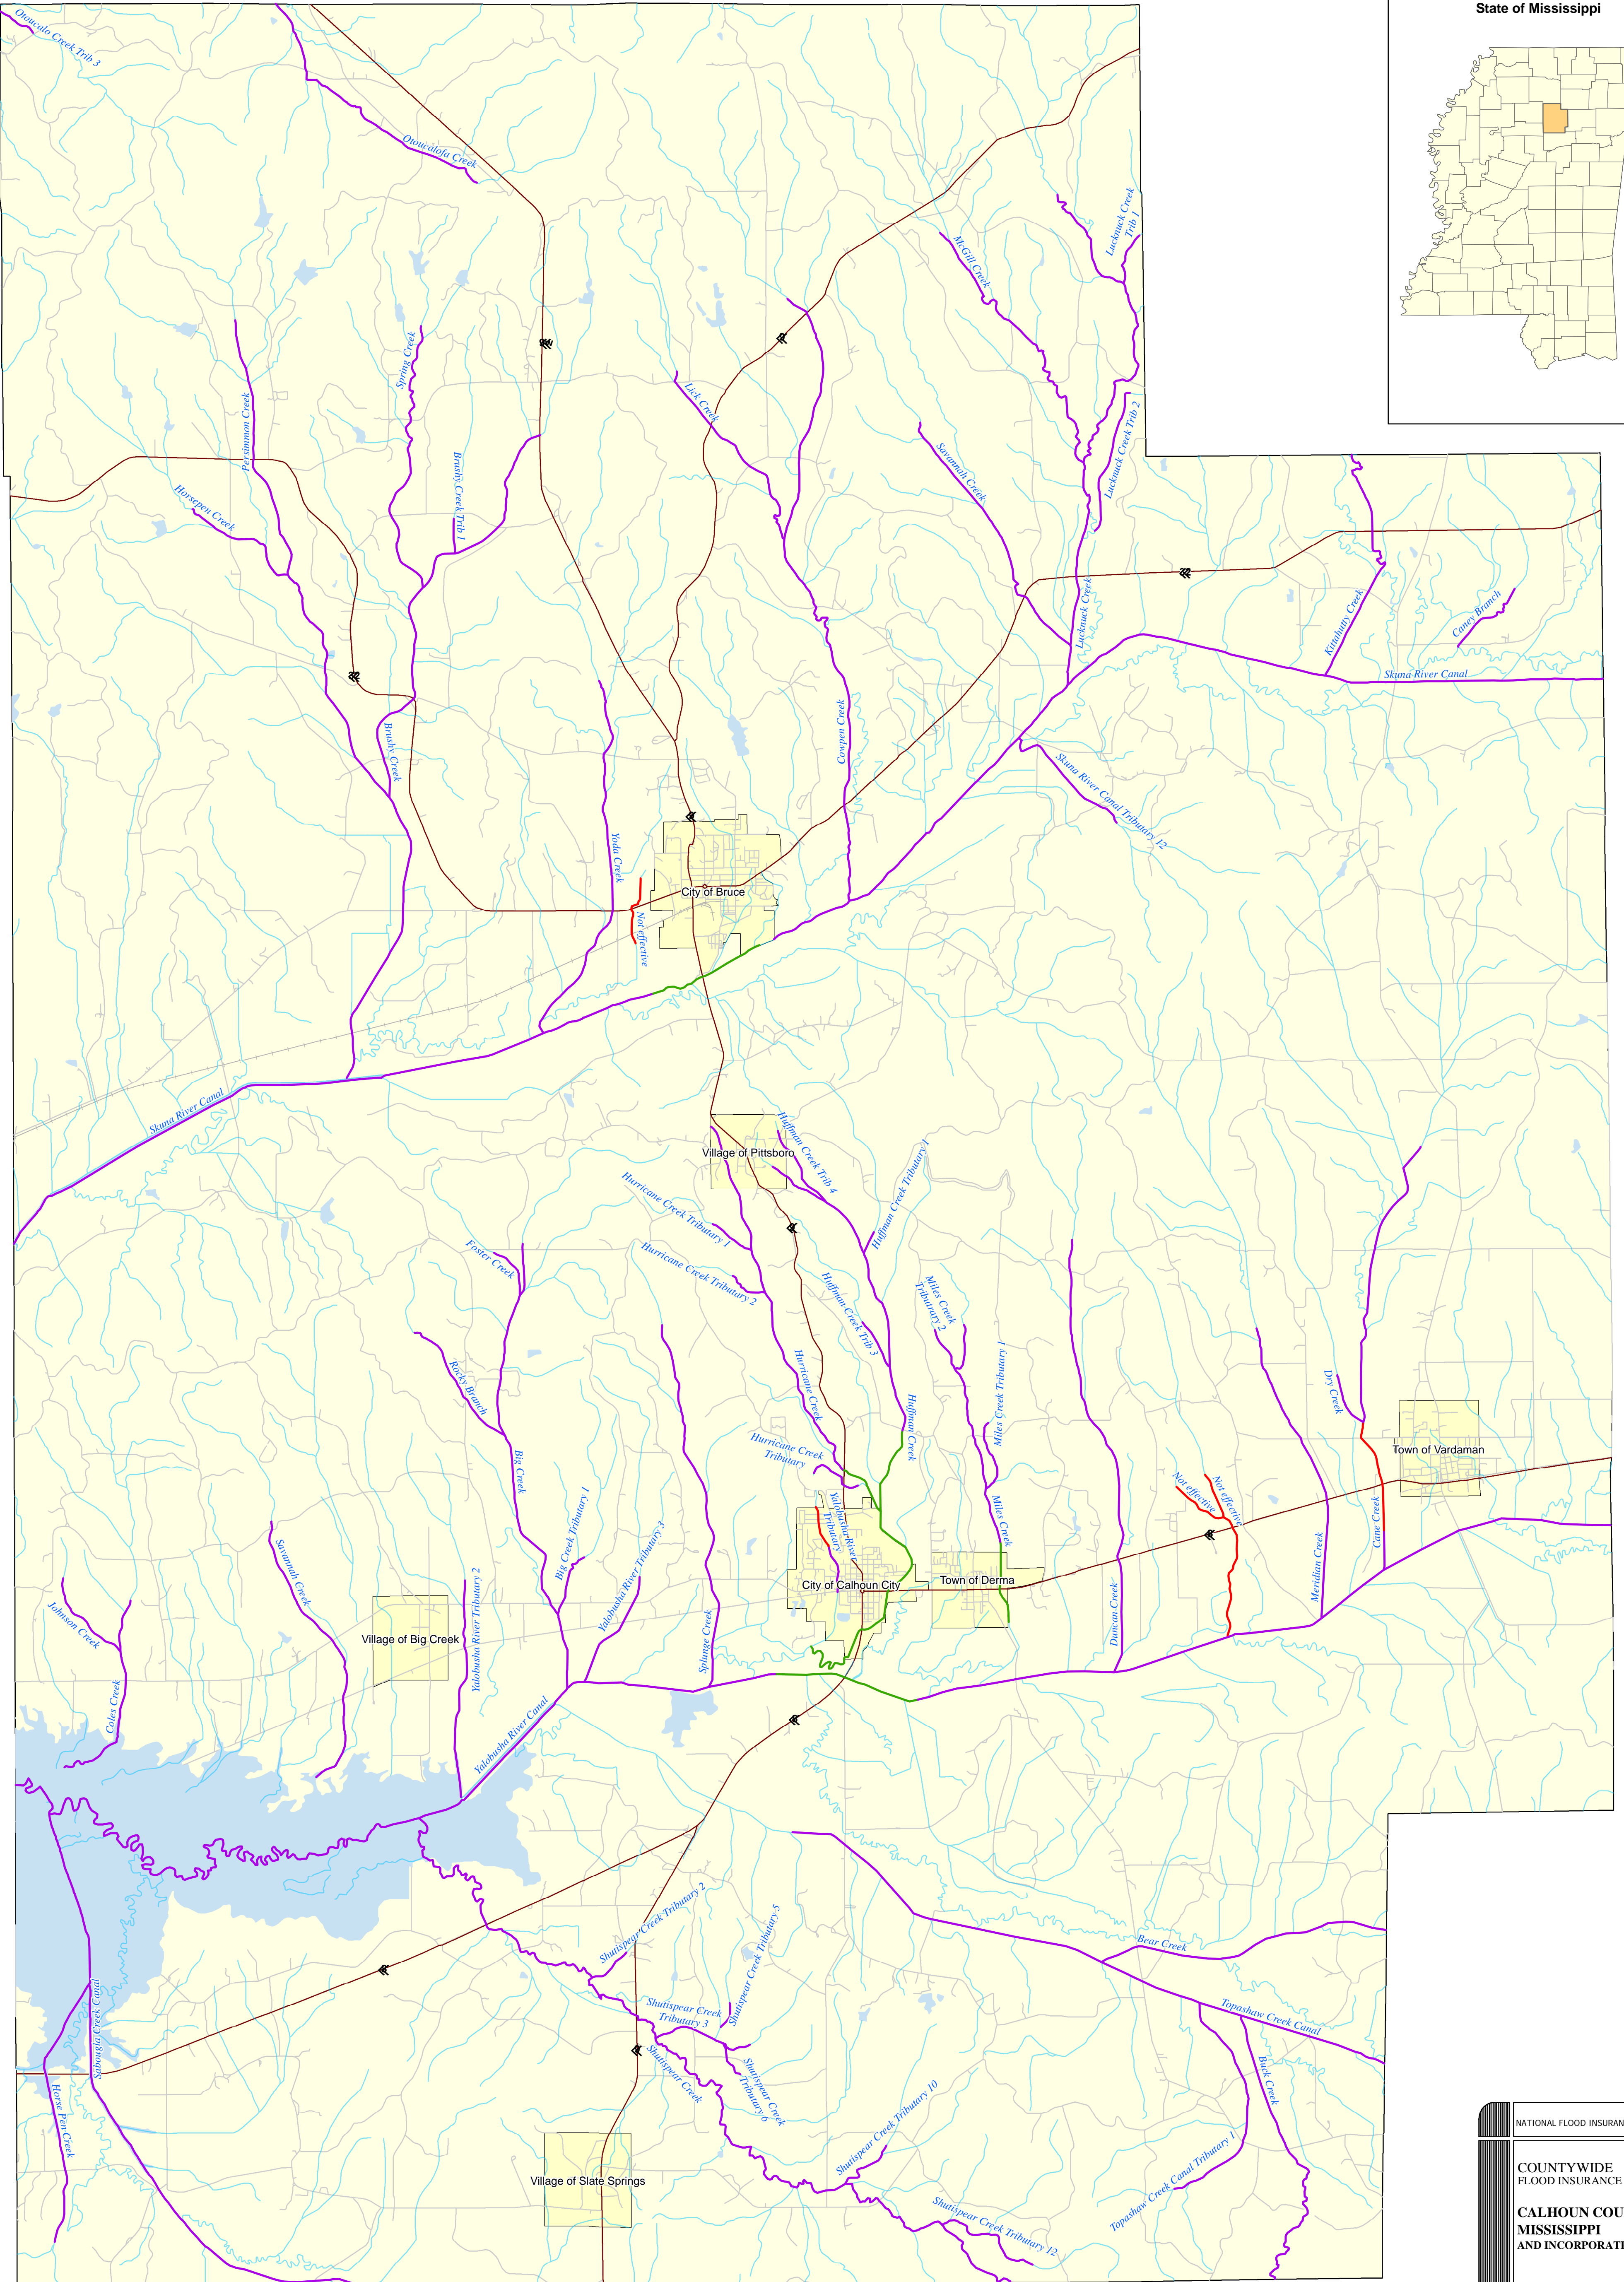

Vicinity Map

State of Mississippi

Legend

- Enhanced Approximate
- Redelineation
- Refinement of Zone A
- Streams
- Waterbody
- Main Roads
- Roads
- Railroads
- Community Boundaries
- County Boundary

NATIONAL FLOOD INSURANCE PROGRAM

COUNTYWIDE FLOOD INSURANCE STUDY

CALHOON COUNTY, MISSISSIPPI AND INCORPORATED AREAS

SCOPING REPORT

SUBMISSION BY:
MGI, LLC

DATE:
JUNE 2008

Federal Emergency Management Agency