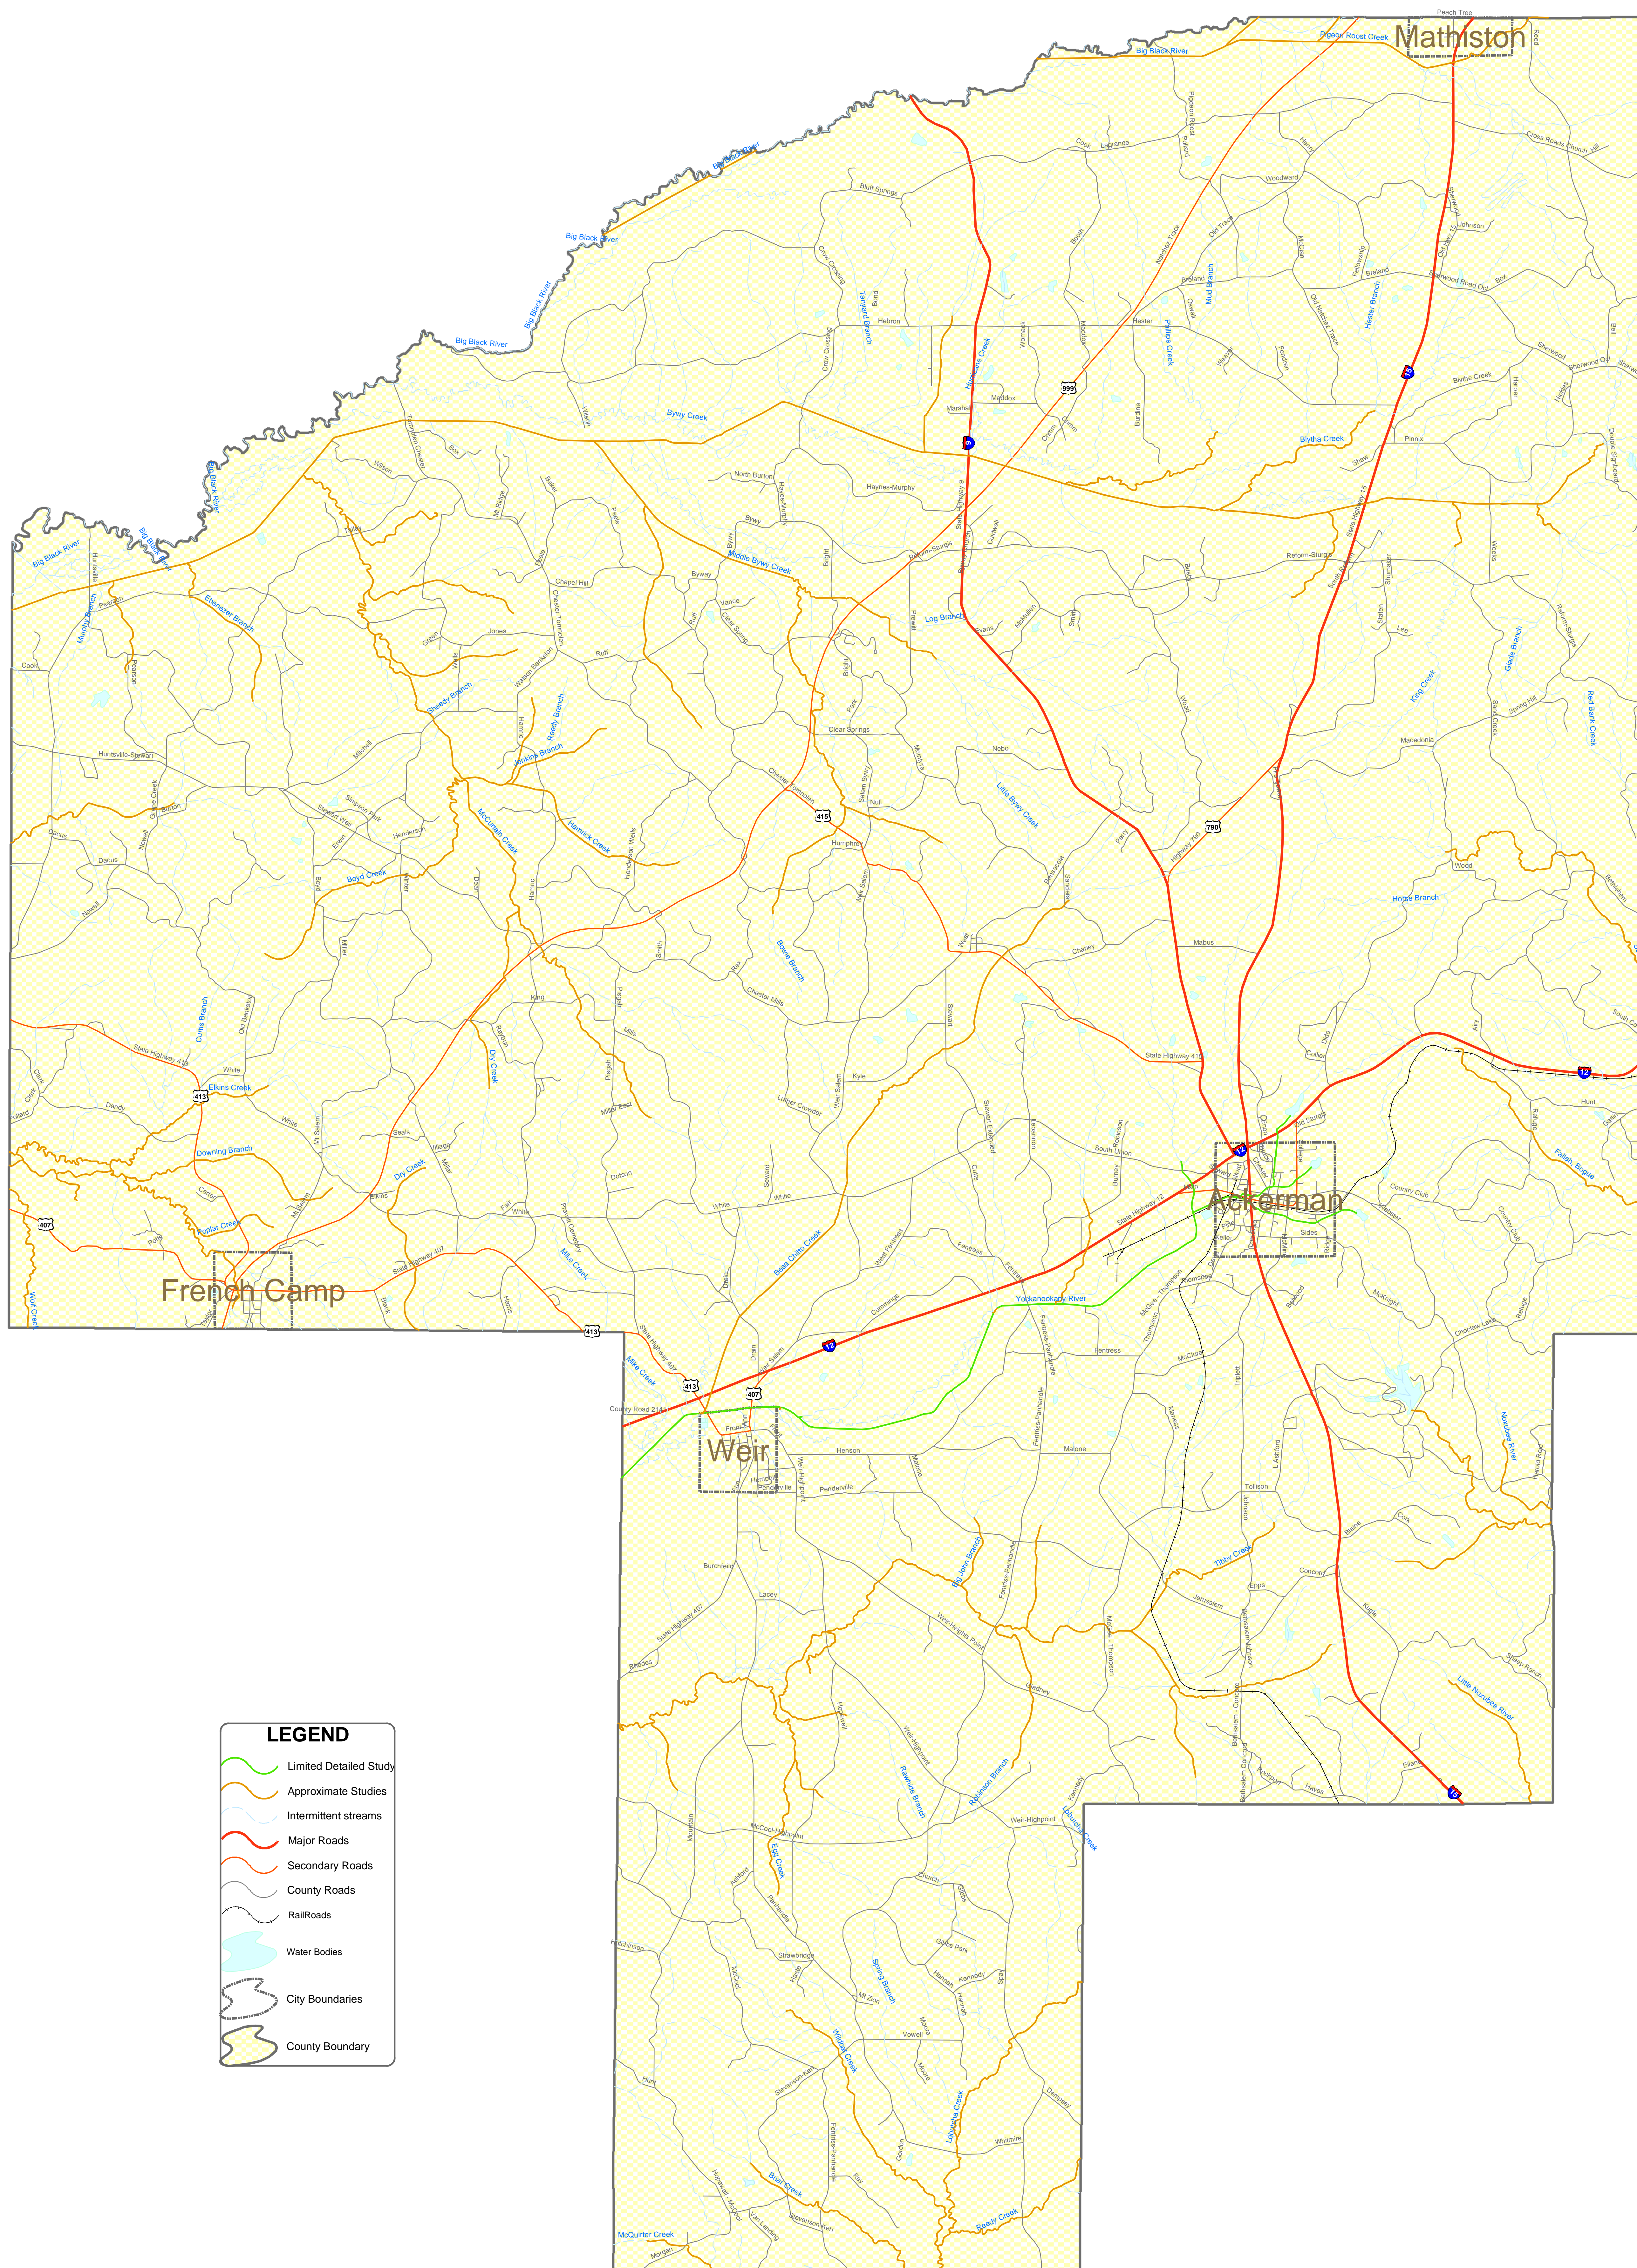

Vicinity Map

State of Mississippi

LEGEND

- Limited Detailed Study
- Approximate Studies
- Intermittent streams
- Major Roads
- Secondary Roads
- County Roads
- Railroads
- Water Bodies
- City Boundaries
- County Boundary

NATIONAL FLOOD INSURANCE PROGRAM

COUNTYWIDE
FLOOD INSURANCE STUDY
**CHOCTAW COUNTY,
MISSISSIPPI
AND INCORPORATED AREAS**

POST SCOPING

SUBMISSION BY:
MGI, LLC

DATE:
SEPTEMBER 23, 2004