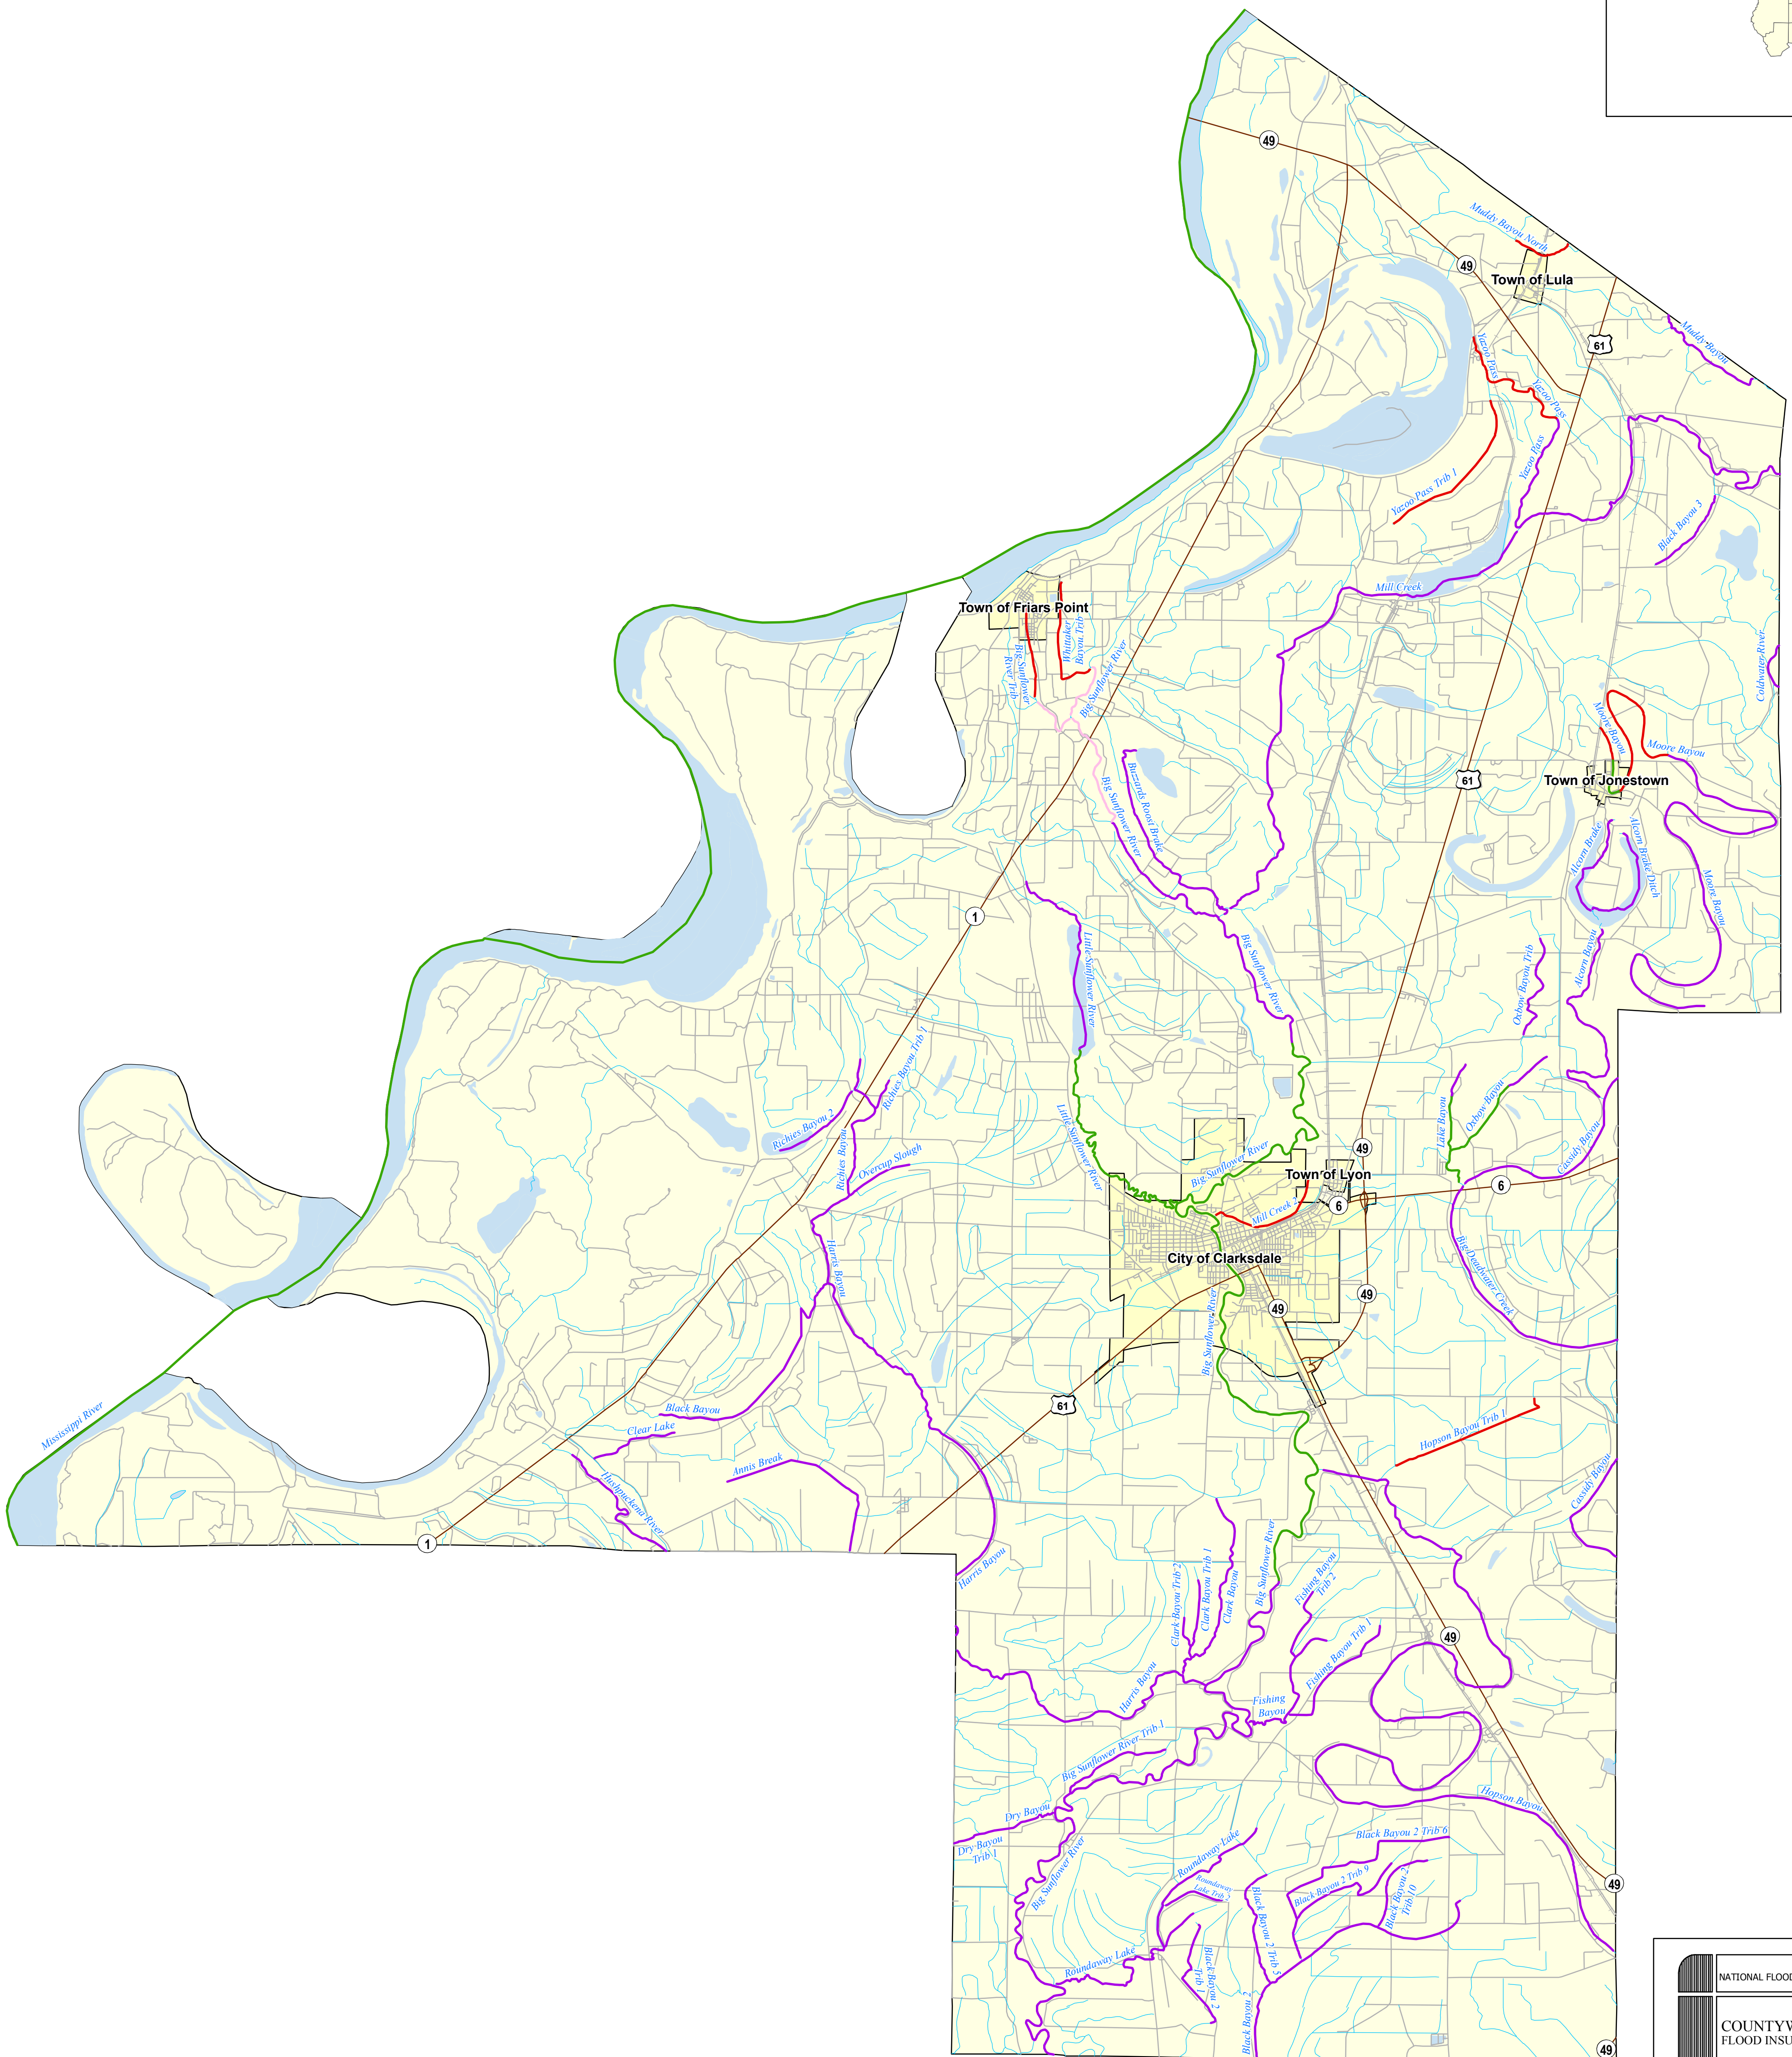

Vicinity Map

State of Mississippi

Legend

- Approximate Study - Riverine
- Detailed Study - Riverine
- Enhanced Approximate
- Redelineation
- Refinement of A Zone
- Streams
- Primary Roads
- Roads
- Railroads
- Water Bodies
- Community Boundaries
- County Boundary

NATIONAL FLOOD INSURANCE PROGRAM

COUNTYWIDE FLOOD INSURANCE STUDY

COAHOMA COUNTY, MISSISSIPPI AND INCORPORATED AREAS

SCOPING REPORT COAHOMA COUNTY

SUBMISSION BY: MGI, LLC

DATE: OCTOBER 2008

FEMA

Federal Emergency Management Agency