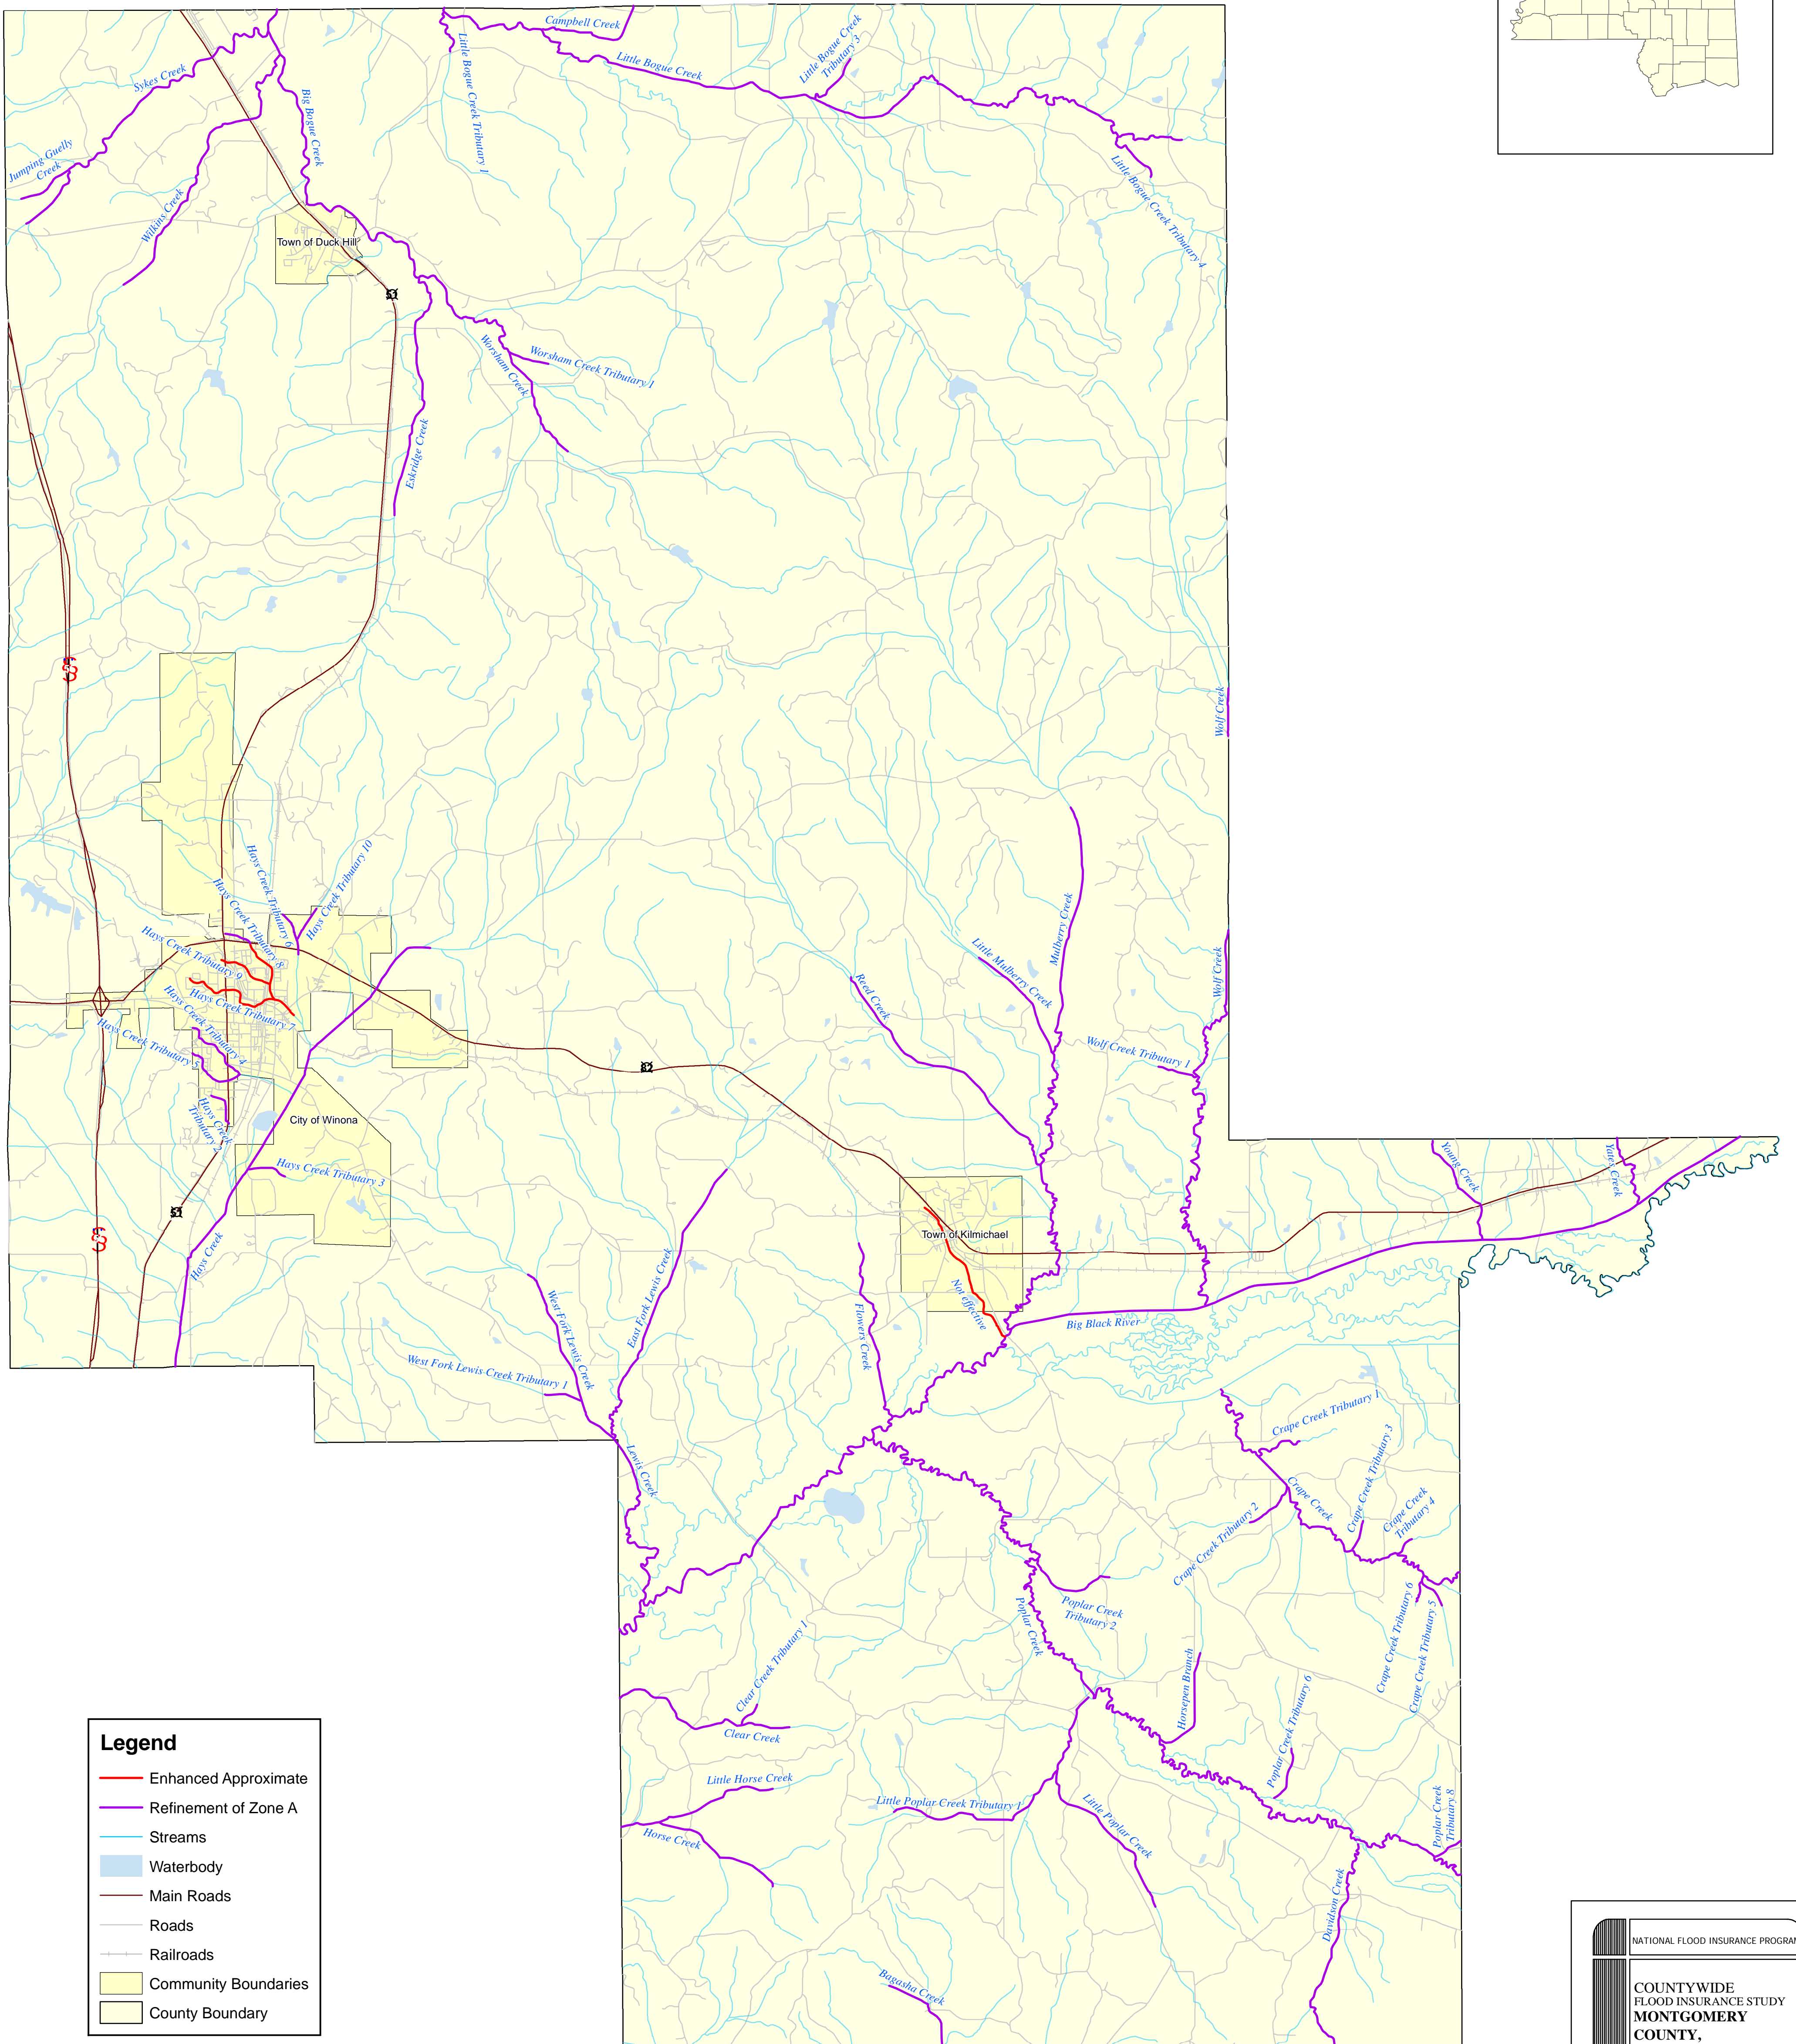

Vicinity Map

State of Mississippi

Legend

- Enhanced Approximate
- Refinement of Zone A
- Streams
- Waterbody
- Main Roads
- Roads
- Railroads
- Community Boundaries
- County Boundary

NATIONAL FLOOD INSURANCE PROGRAM

COUNTY WIDE
FLOOD INSURANCE STUDY
**MONTGOMERY
COUNTY,
MISSISSIPPI**
AND INCORPORATED AREAS

SCOPING REPORT

SUBMISSION BY:
MGI, LLC

DATE:
JUNE 2008

FEMA

Federal Emergency Management Agency