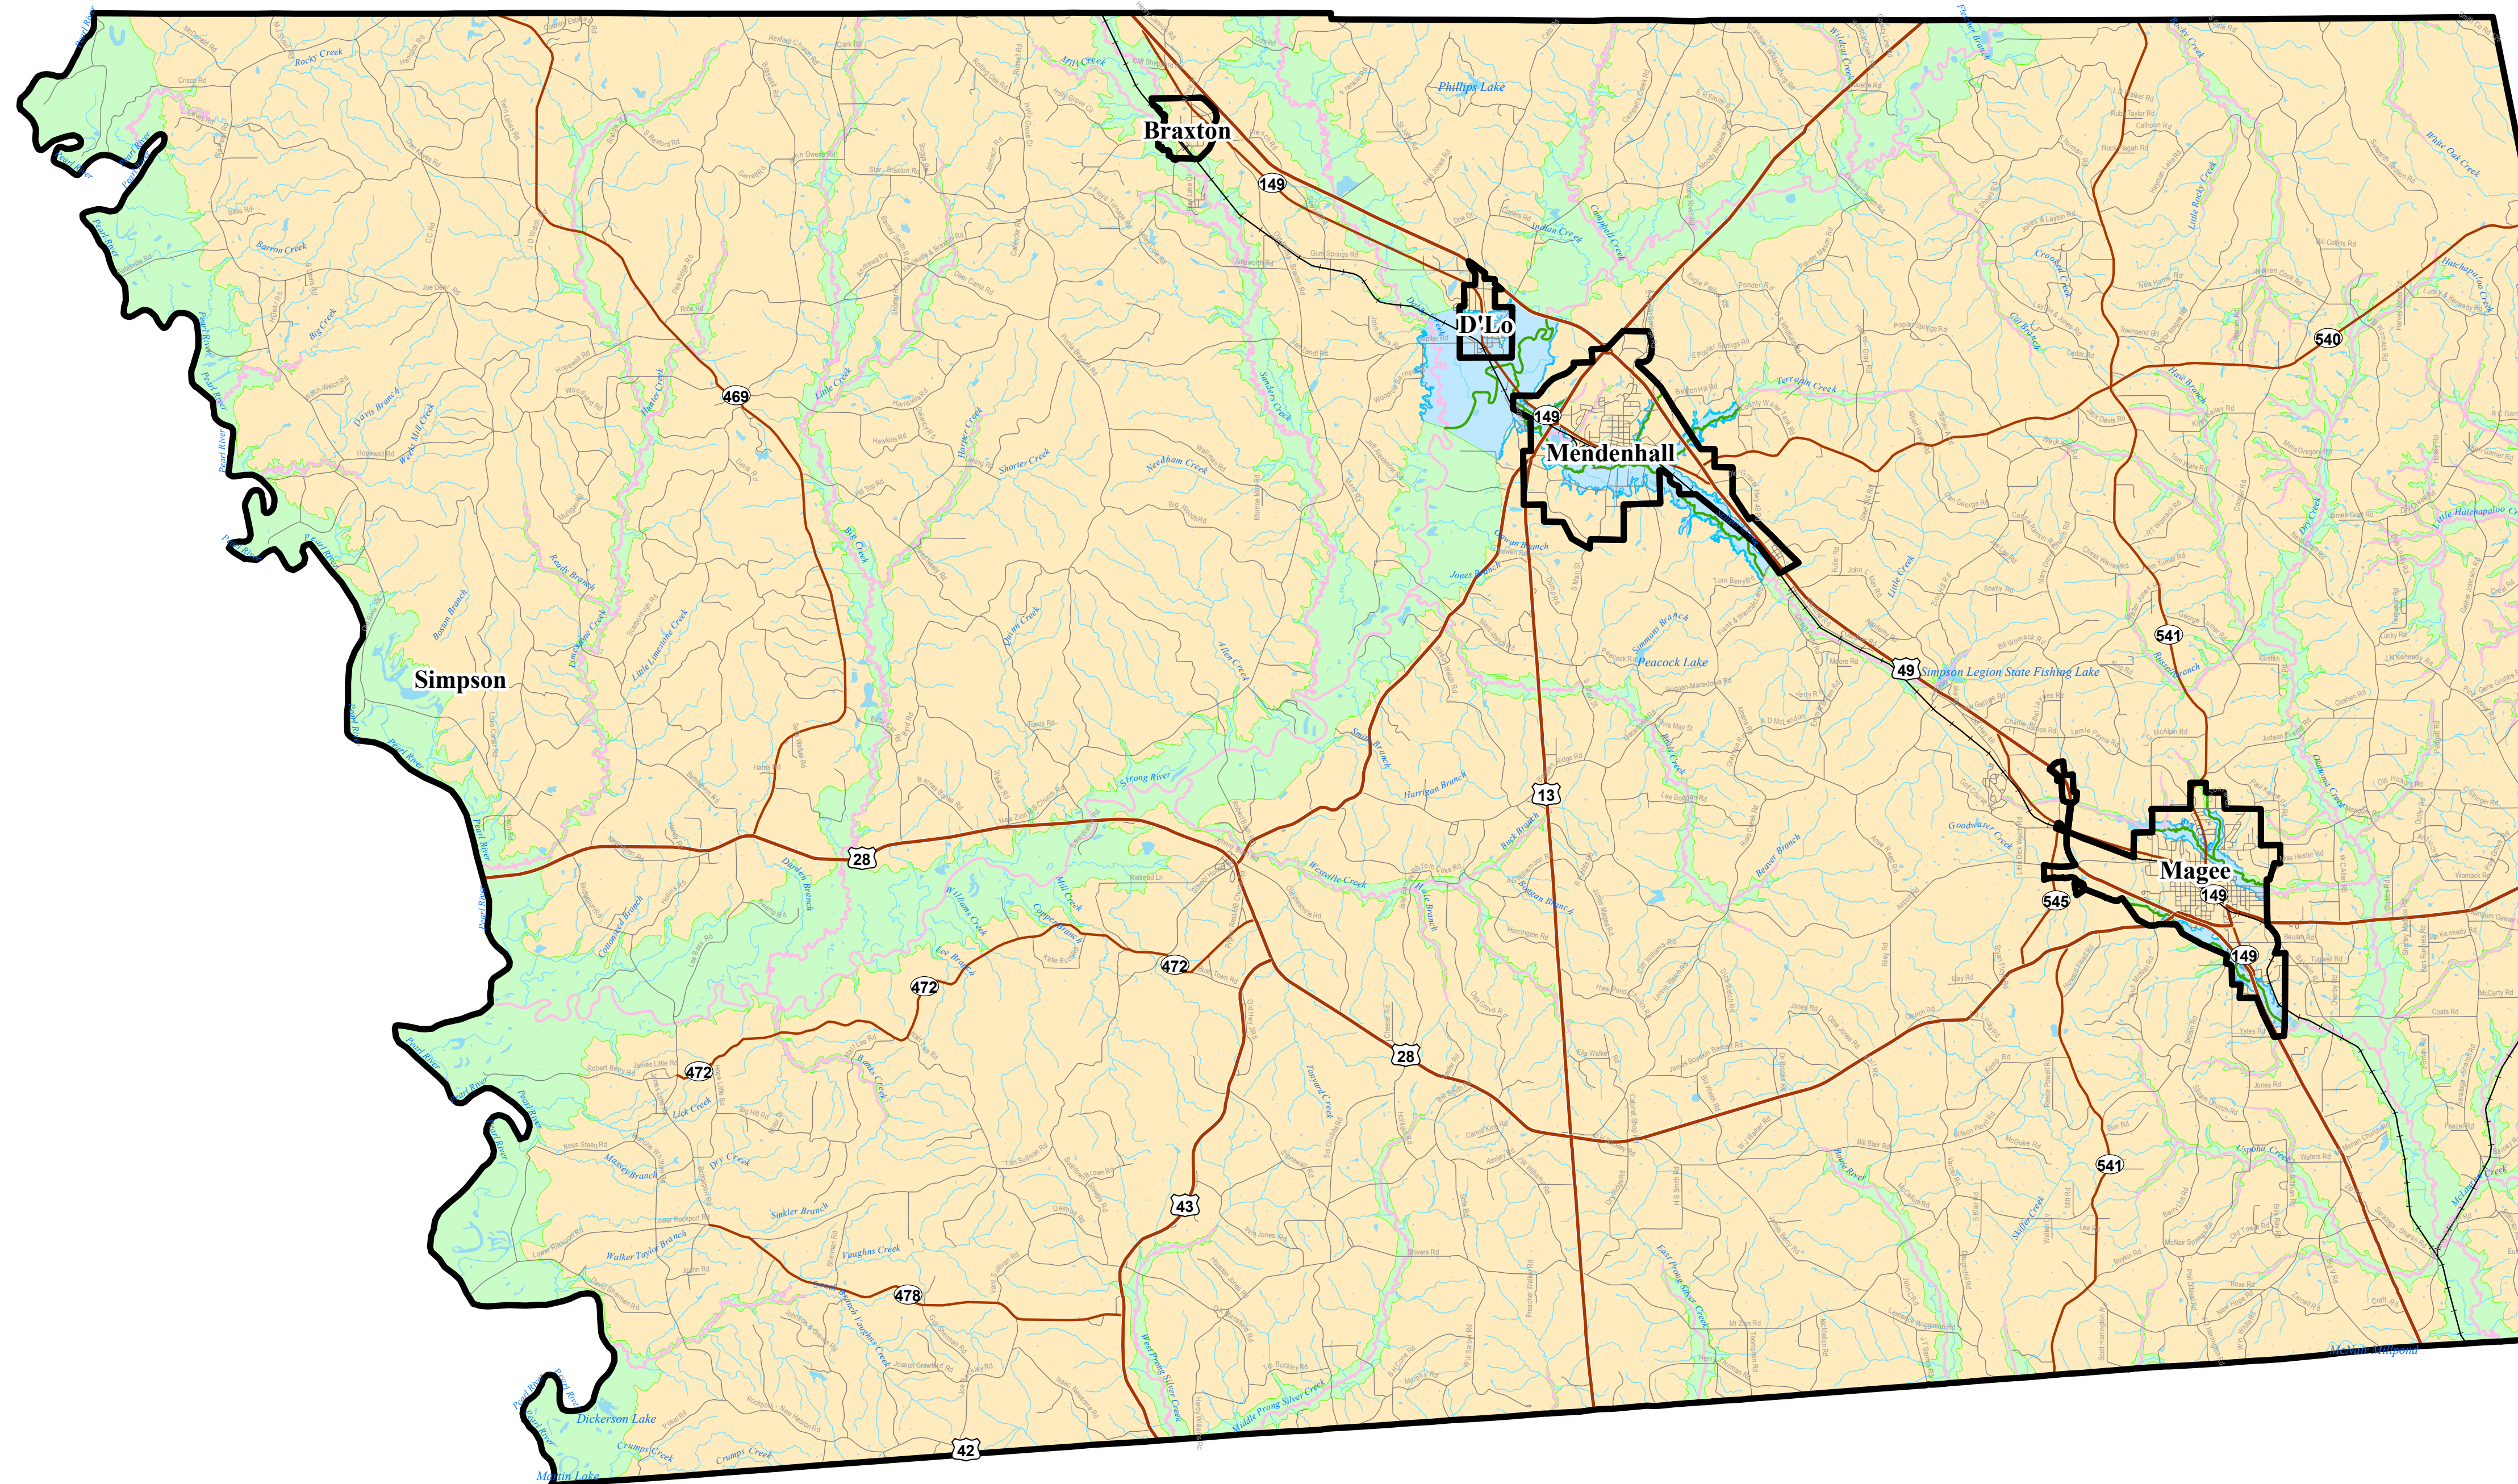

Vicinity Map

State of Mississippi

Legend

- Community boundary
- Railroads 127
- Stream_Final
- StudyType
 - Approximate Study - Riveline
 - Limited Detailed Study
 - Redelineation
 - Use of Effective Information
- Streams
- communities

NATIONAL FLOOD INSURANCE PROGRAM

COUNTYWIDE FLOOD INSURANCE STUDY

SIMPSON COUNTY, MISSISSIPPI

AND INCORPORATED AREAS

SCOPING REPORT

SUBMISSION BY:
MGI, LLC

DATE:
JUNE 13, 2008

FEDERAL EMERGENCY MANAGEMENT AGENCY