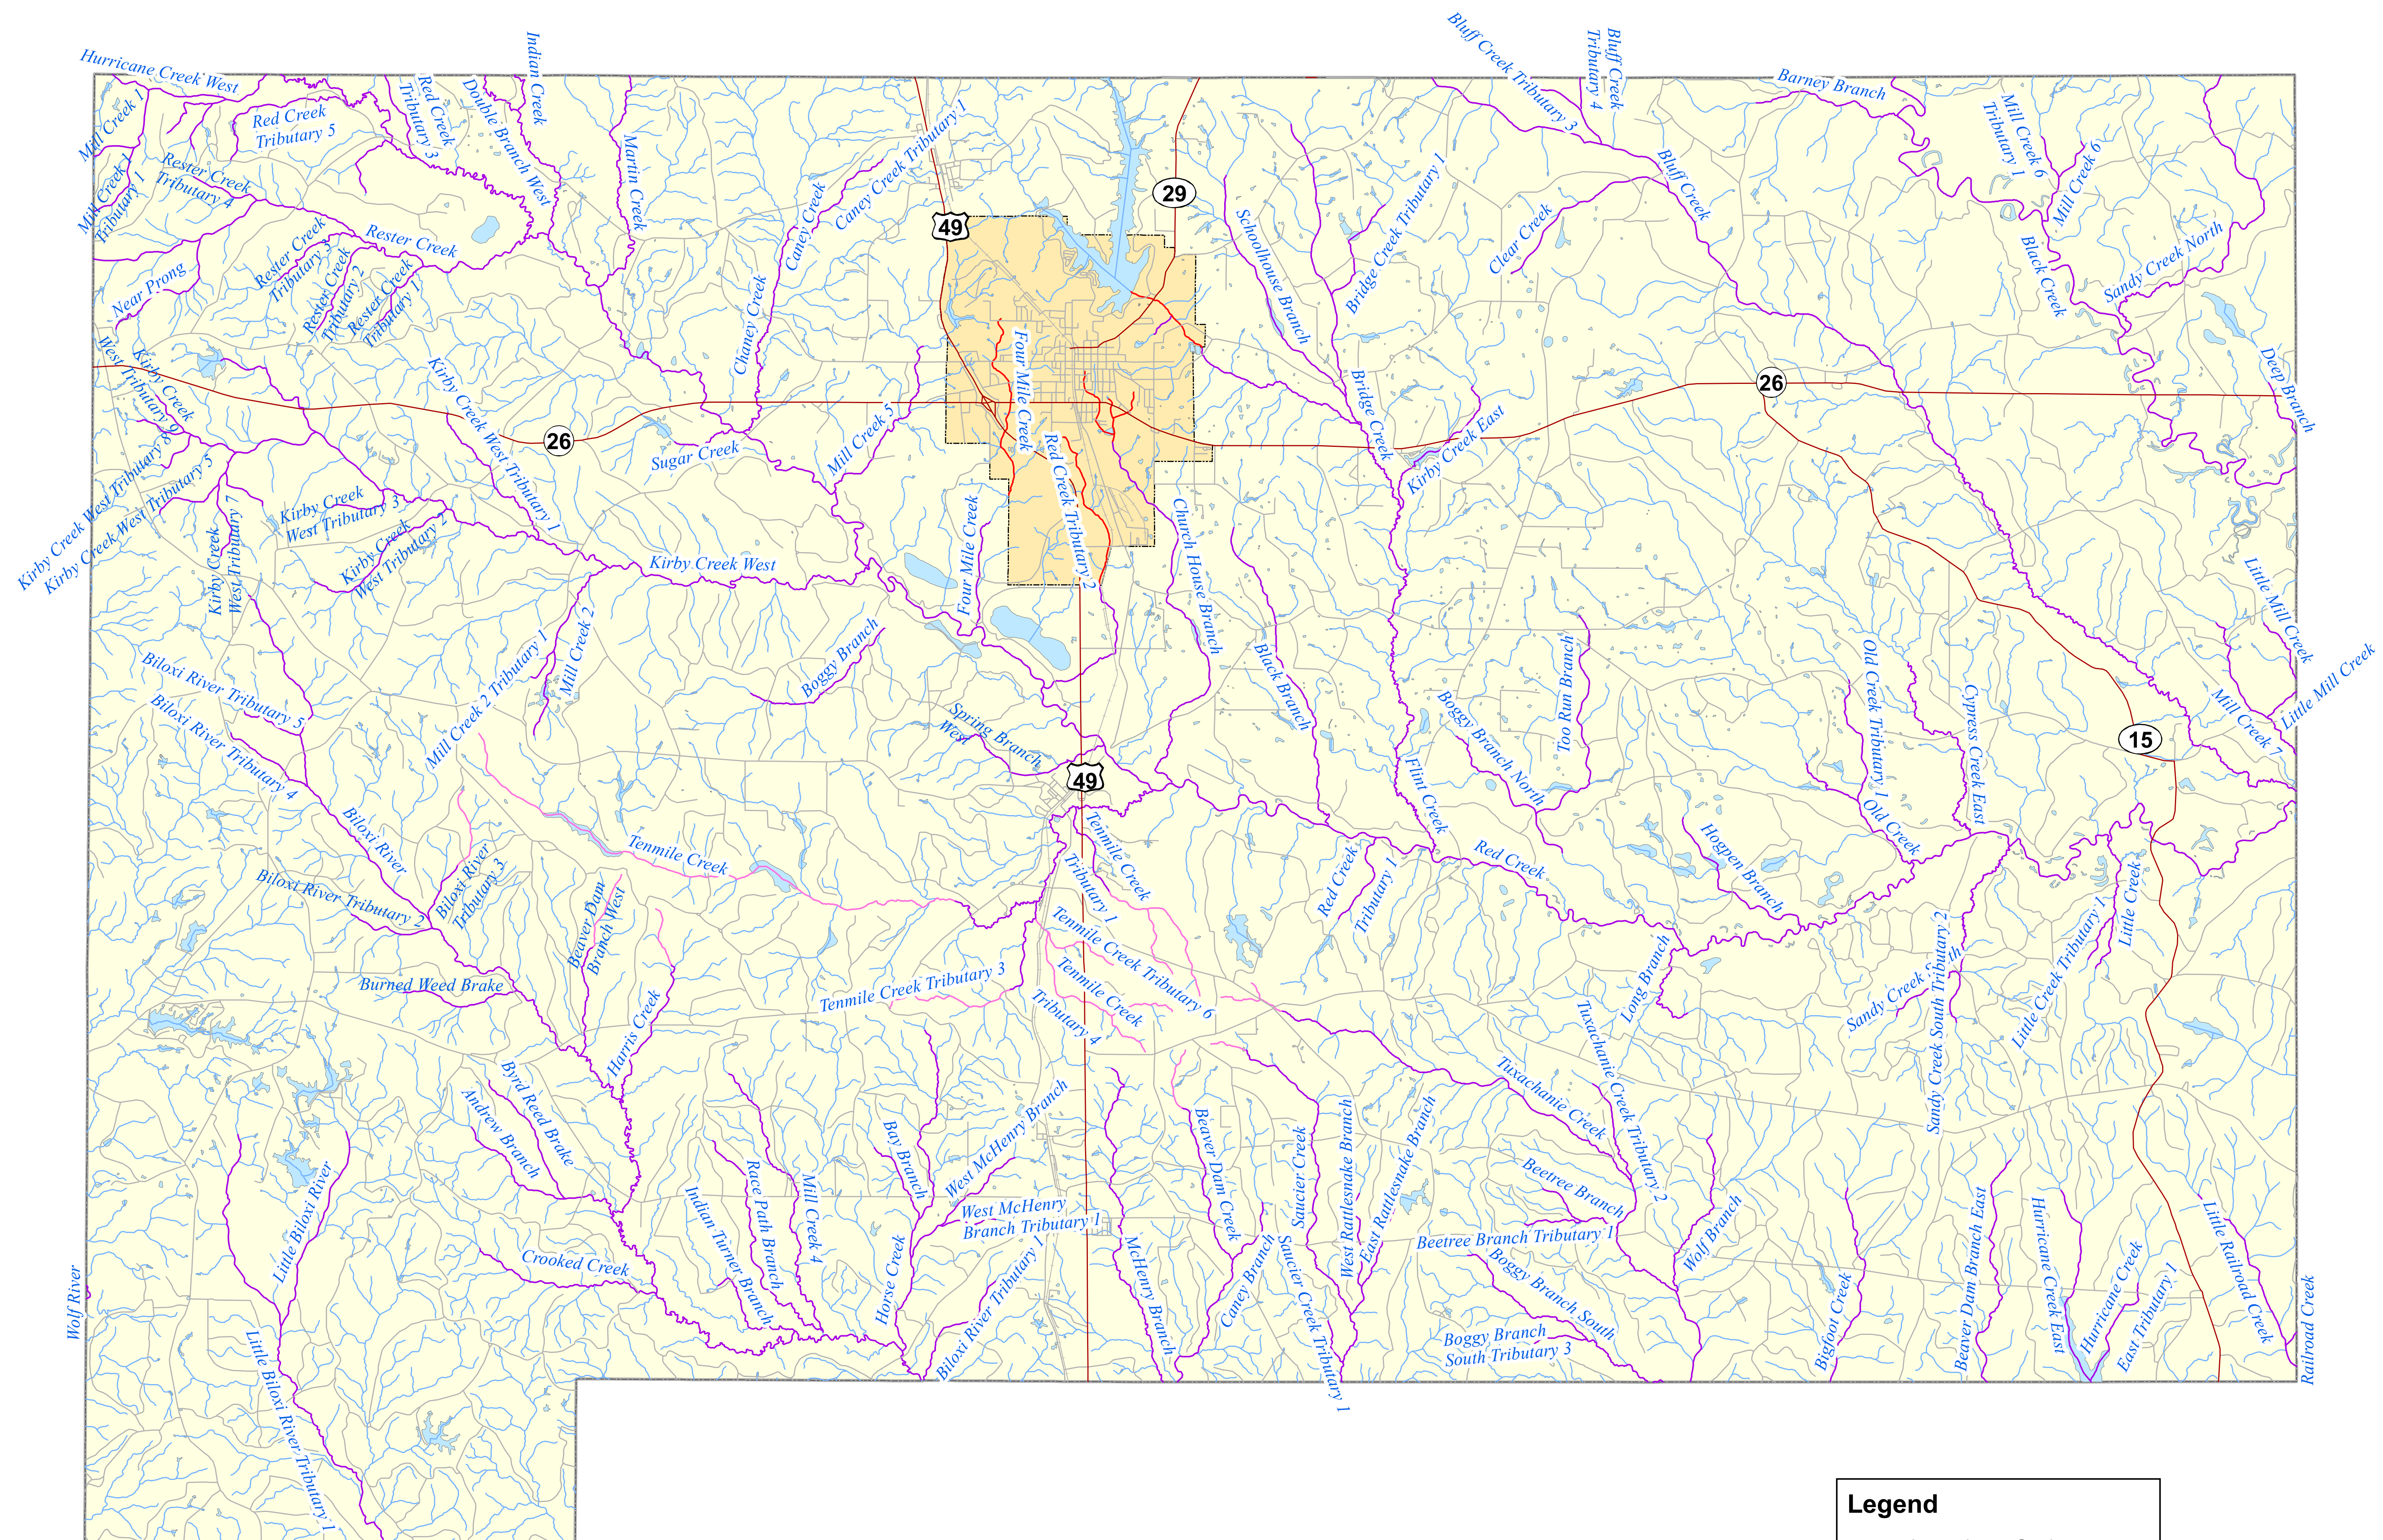

Vicinity Map

State of Mississippi

Legend

- Approximate Study
- Enhanced Approximate Study
- Refinement of Zone A
- Streams
- Main Roads
- Roads
- Railroads
- Waterbodies
- Community Boundary
- County Boundary

NATIONAL FLOOD INSURANCE PROGRAM

COUNTYWIDE FLOOD INSURANCE STUDY

STONE COUNTY, MISSISSIPPI AND INCORPORATED AREAS

SCOPING REPORT
STONE COUNTY

SUBMISSION BY:
MGI, LLC

DATE:
JUNE, 2008

Federal Emergency Management Agency