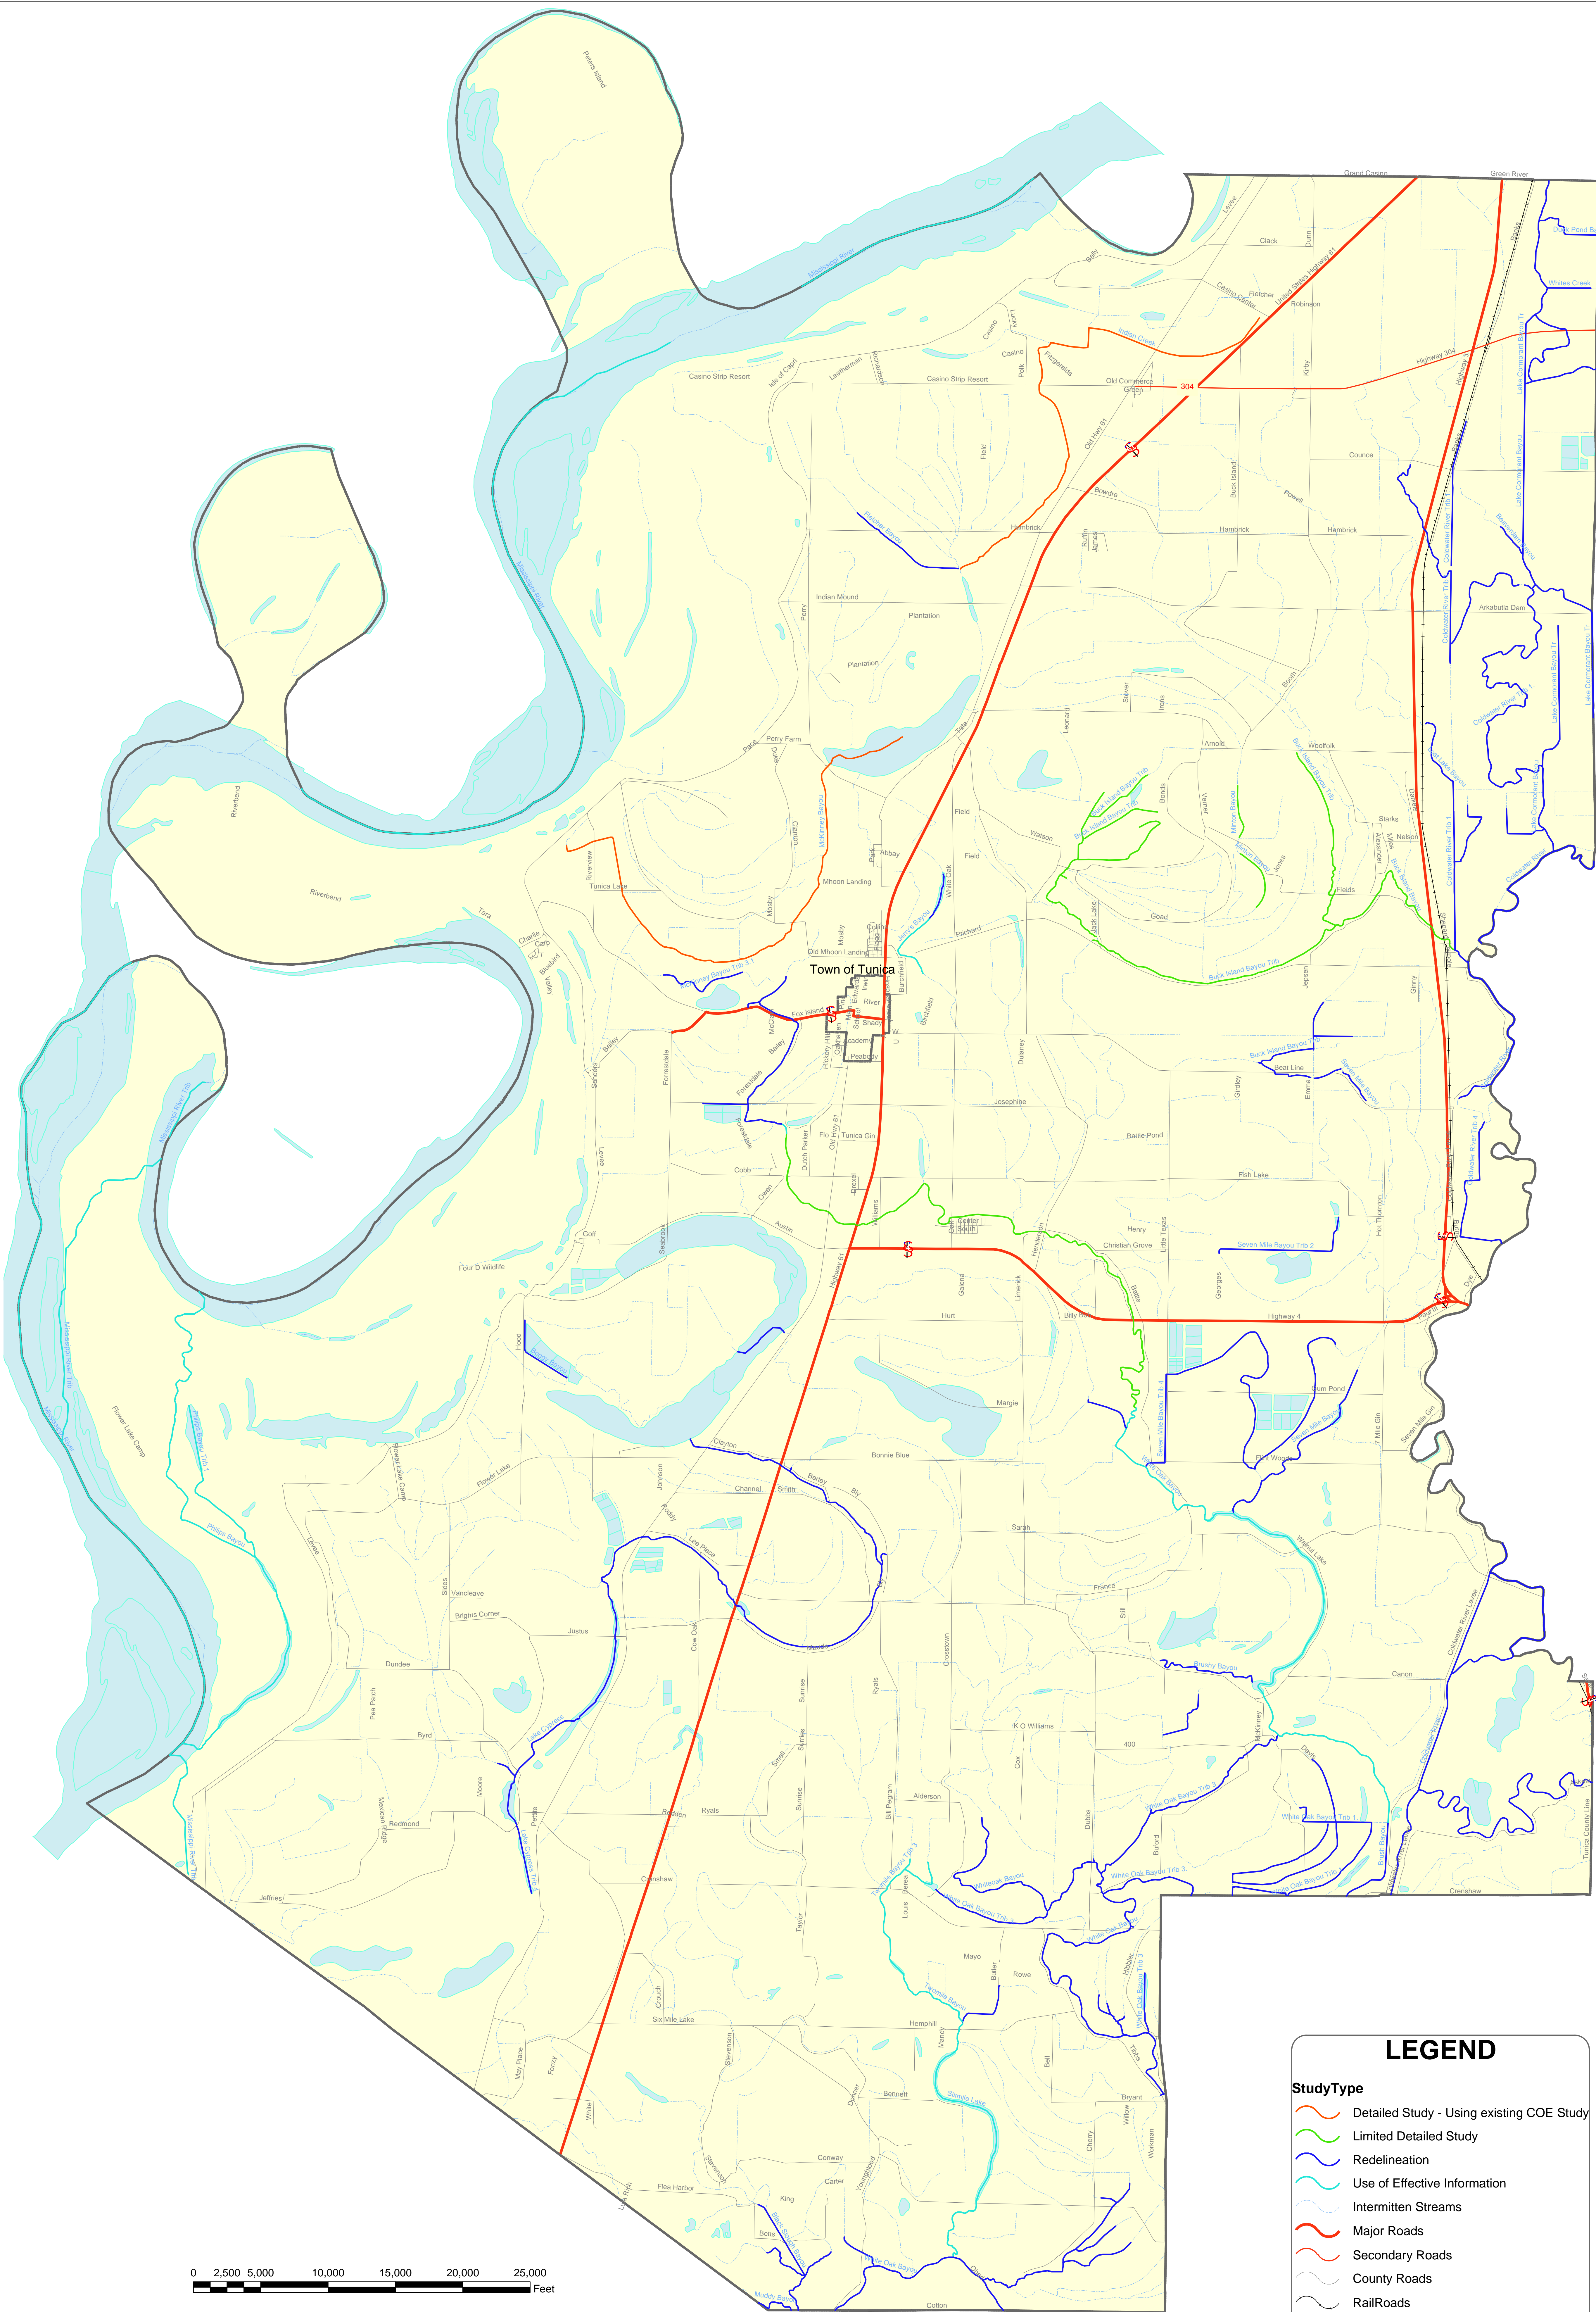

Vicinity Map

State of Mississippi

Town of Tunica

LEGEND

StudyType

- Detailed Study - Using existing COE Study
- Limited Detailed Study
- Redelineation
- Use of Effective Information
- Intermittent Streams
- Major Roads
- Secondary Roads
- County Roads
- RailRoads
- Water Bodies
- Community Boundary
- County Boundary

NATIONAL FLOOD INSURANCE PROGRAM

COUNTYWIDE FLOOD INSURANCE STUDY
TUNICA COUNTY, MISSISSIPPI
AND INCORPORATED AREAS

SCOPING REPORT MAP

SUBMISSION BY: MGL, LLC (DATE)